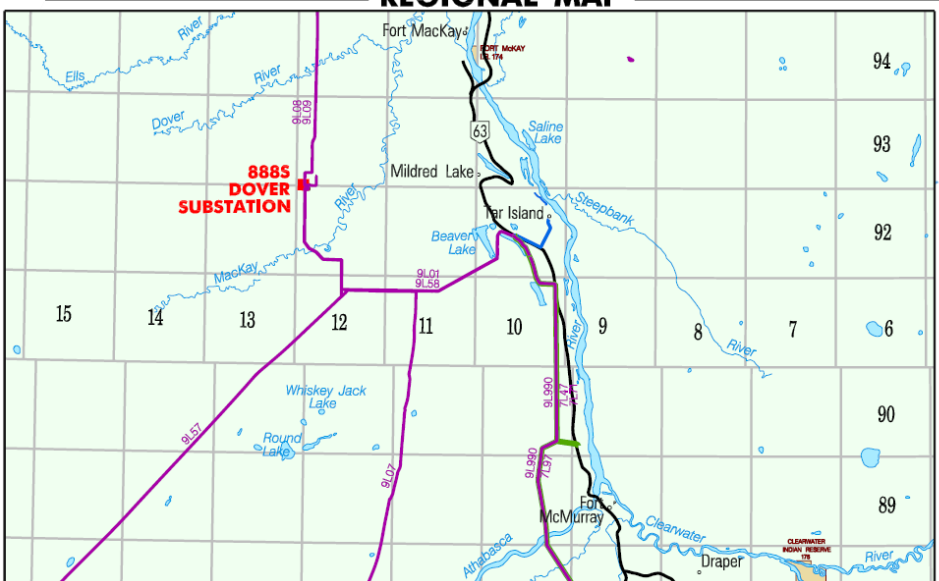

REGIONAL MAP

Dover Substation  
Alteration Project

DOVER SUBSTATION 888S  
MOSAIC